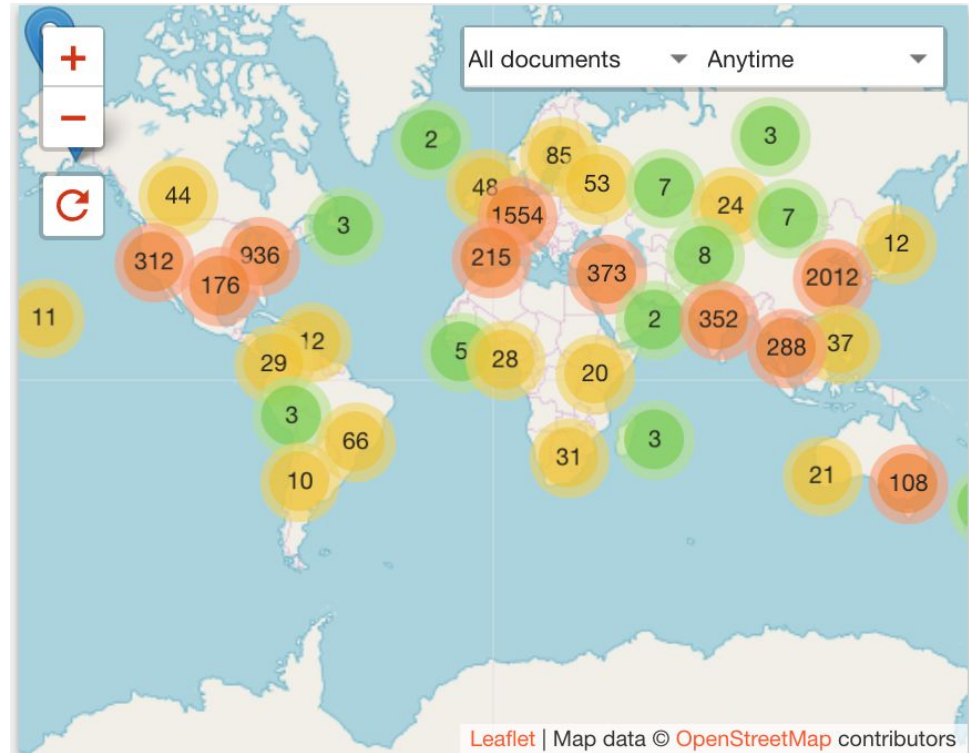

Total 5857320 results

percipio geo view

functions:

zooming in/out

choosing document type

ordering

percipio document details view

data: