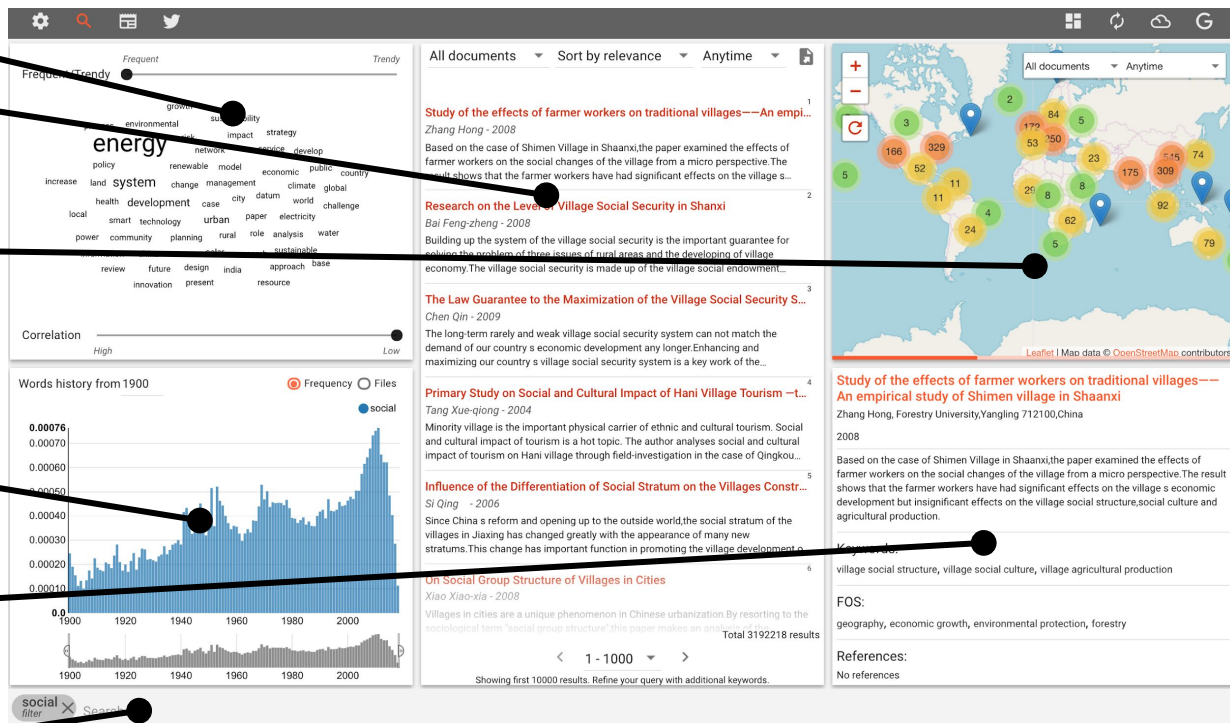

elements of percipio default dashboard:

→ **word cloud**

→ **search results list**

(returned results from percipioDB)

→ **geo view**

(overview of geographical distribution of search results)

→ **timeline of keyword stats**

(relative to year)

→ **detailed document view**

(document classification, references, preview)

→ **search query**

(advanced search with modifiers for authors, organisations, time)